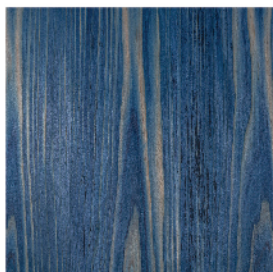

Japan Cedar